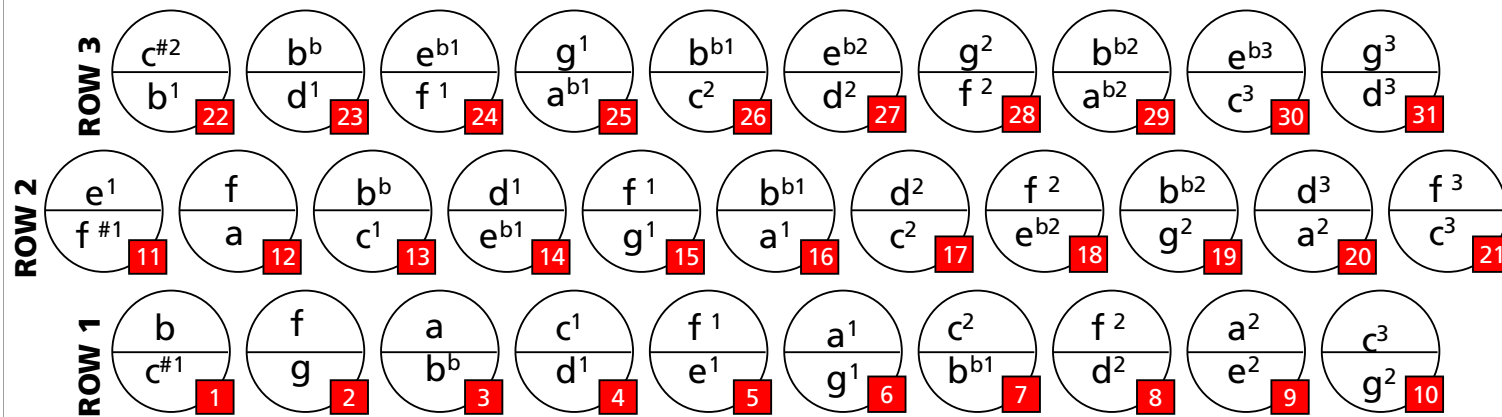

BUTTON KEYBOARD FB^bE^b

Corona II / III, Rey del Vallenato, Compadre

TOWARDS
CHIN

TOWARDS
KNEE

HOHNER

ENJOY MUSIC