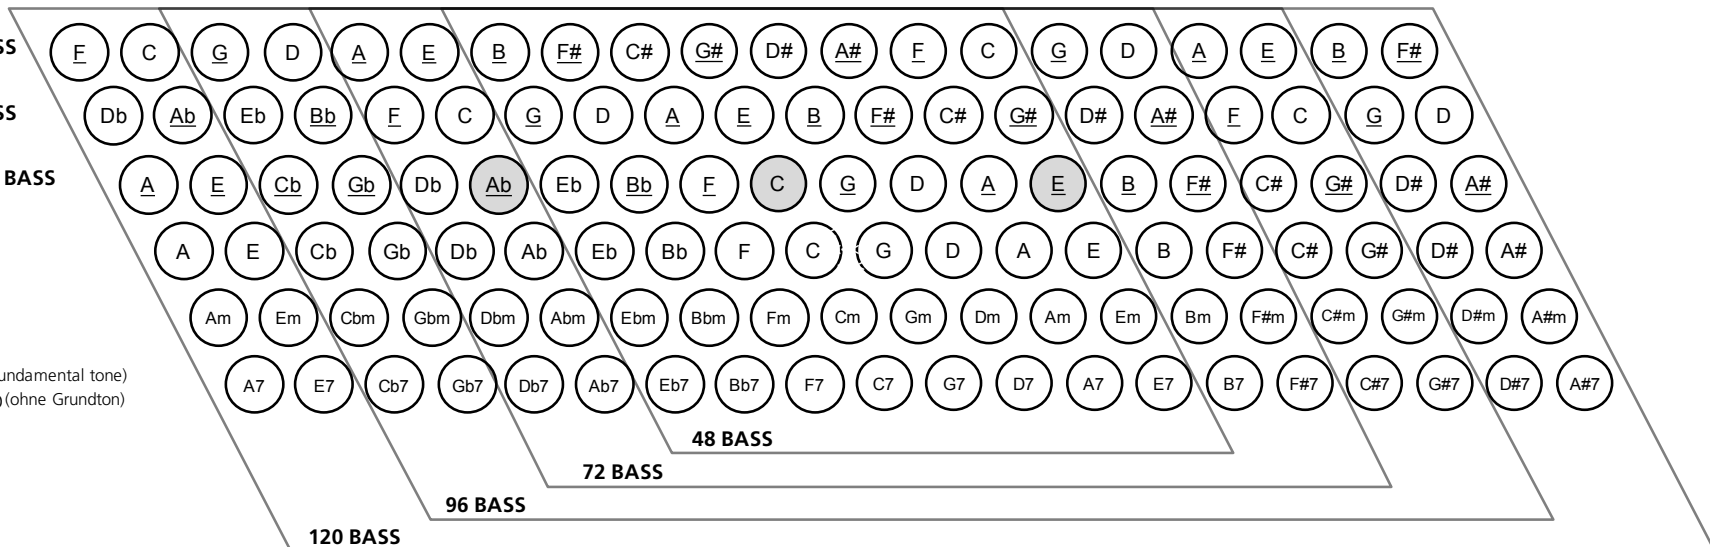

STANDARD BASS 3X3

(French System)

TOWARDS KNEE
UNTEN

TOWARDS CHIN
OBEN

2. COUNTER BASS
2. TERZBASS

1. COUNTER BASS
1. TERZBASS

FUNDAMENTAL BASS
GRUNDBASS

MAJOR CHORD
DUR AKKORD

MINOR CHORD
MOLL AKKORD

7TH CHORD (no fundamental tone)
SEPTIME AKKORD (ohne Grundton)

DRAFTED BY: A.KREMER
HMI 24.02.2011

HOHNER

ENJOY MUSIC