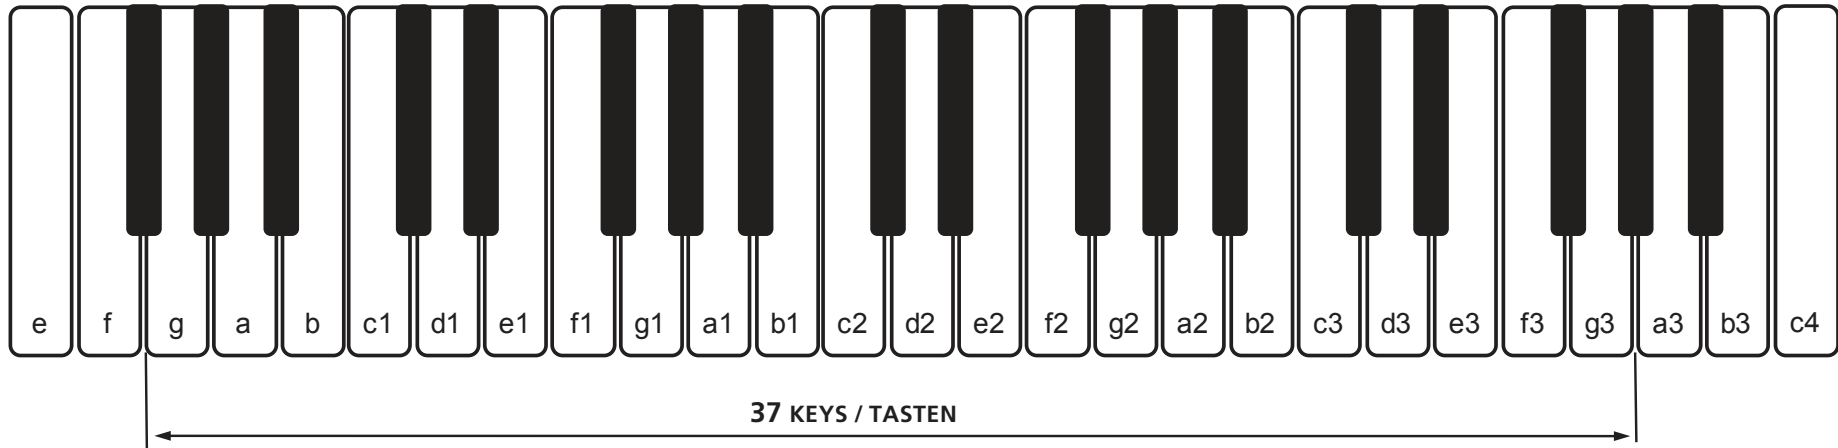

KEYS / TASTEN

Fun Flash Piano

TOWARDS CHIN
OBEN

BELLOWS
BALG

TOWARDS KNEE
UNTEN

DRAFTED BY: A. KREMER
HMI 23.02.2011

HOHNER

ENJOY MUSIC

STANDARD BASS 3X3

(French System)

TOWARDS KNEE
UNTEN

TOWARDS CHIN
OBEN

2. COUNTER BASS
2. TERZBASS

1. COUNTER BASS
1. TERZBASS

FUNDAMENTAL BASS
GRUNDBASS

MAJOR CHORD
DUR AKKORD