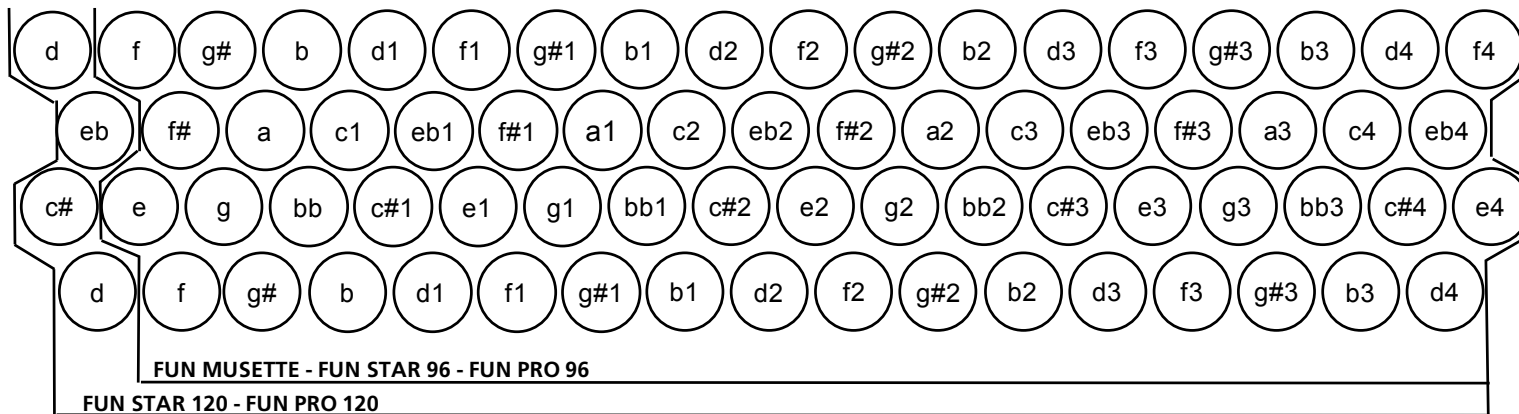

BUTTON KEYBOARD

B-System 4-Rows Fun Line

TOWARDS CHIN
OBEN

TOWARDS KNEE
UNTEN

DRAFTED BY: A.Kremer
HMI 24.02.2011

HOHNER

ENJOY MUSIC