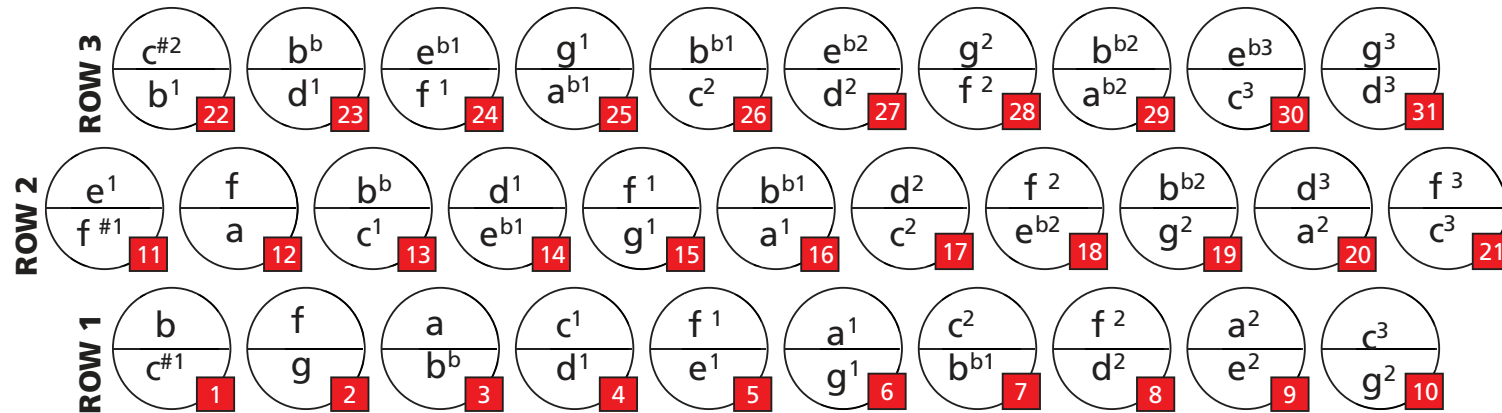

BUTTON KEYBOARD F^bE^b

Corona II / III, Rey del Vallenato, Compadre

TOWARDS
CHIN

TOWARDS
KNEE

HOHNER

ENJOY MUSIC

DIATONIC KEYBOARD ADG

31 Buttons

HOHNER

ENJOY MUSIC

DIATONIC KEYBOARD GCF

31 Buttons

HOHNER

ENJOY MUSIC

DIATONIC KEYBOARD EAD

31 Buttons

HOHNER

ENJOY MUSIC

DIATONIC KEYBOARD B^bE^bA^b

31 Buttons

HOHNER

ENJOY MUSIC