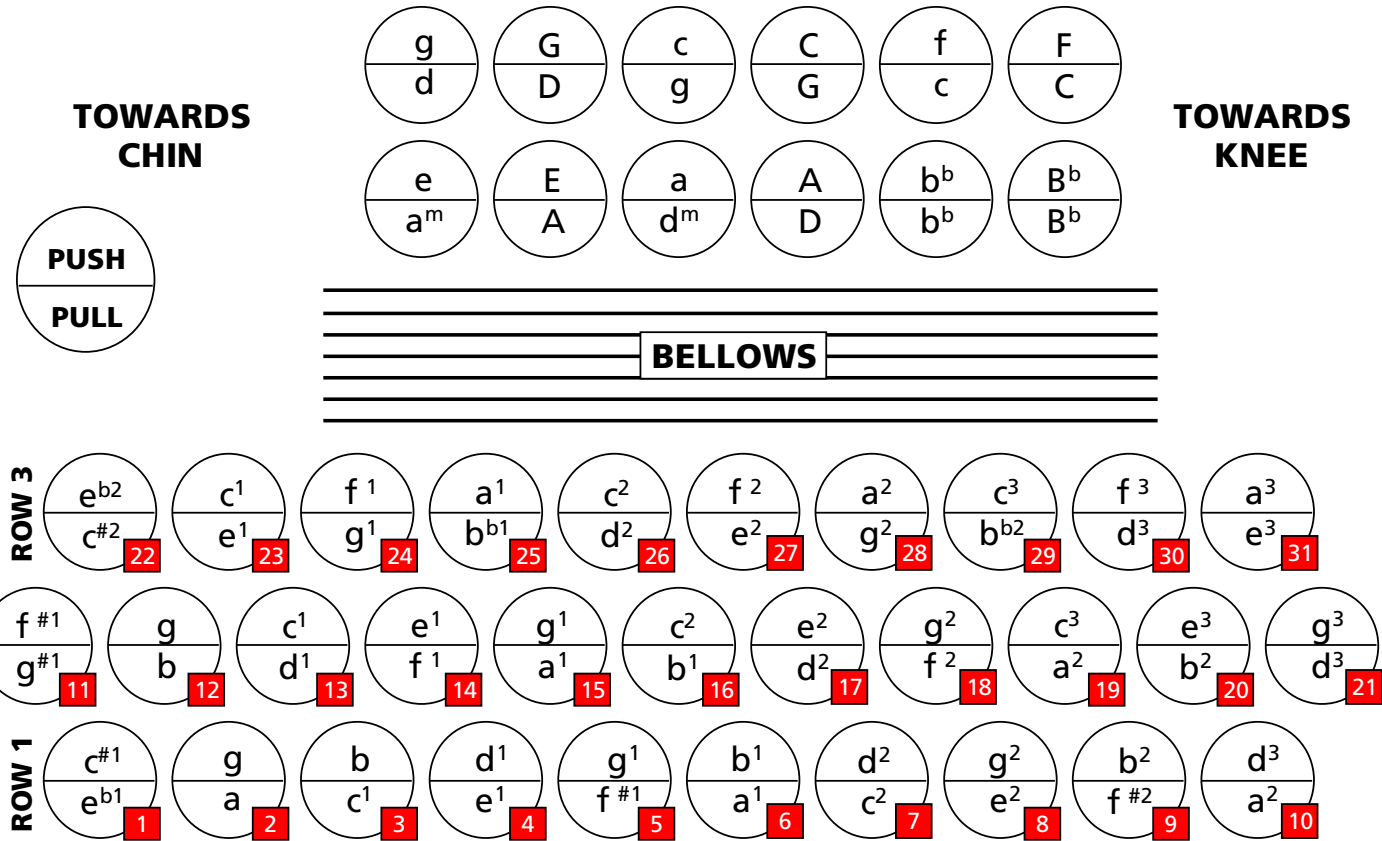

BUTTON KEYBOARD F^bE^b

Corona II / III, Rey del Vallenato, Compadre

TOWARDS
CHIN

TOWARDS
KNEE

HOHNER

ENJOY MUSIC

DIATONIC KEYBOARD ADG

31 Buttons

HOHNER

ENJOY MUSIC

DIATONIC KEYBOARD GCF

31 Buttons

HOHNER

ENJOY MUSIC

DIATONIC KEYBOARD EAD

31 Buttons

HOHNER

ENJOY MUSIC

DIATONIC KEYBOARD B^bE^bA^b

31 Buttons

HOHNER

ENJOY MUSIC