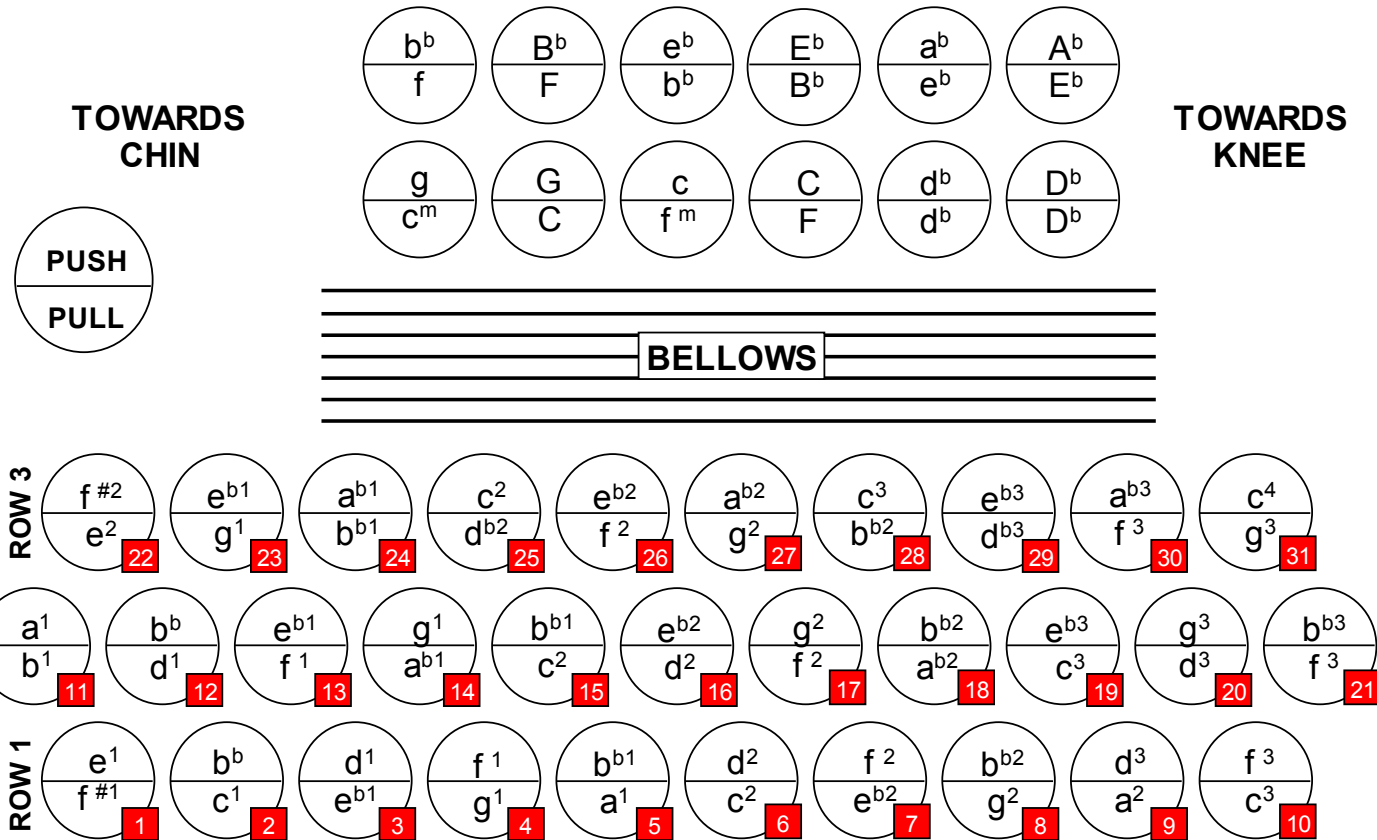

BUTTON KEYBOARD F^bE^b

Corona II / III, Rey del Vallenato, Compadre

TOWARDS
CHIN

TOWARDS
KNEE

HOHNER

ENJOY MUSIC

DIATONIC KEYBOARD ADG

31 Buttons

HOHNER

ENJOY MUSIC

DIATONIC KEYBOARD GCF

31 Buttons

HOHNER

ENJOY MUSIC

DIATONIC KEYBOARD EAD

31 Buttons

HOHNER

ENJOY MUSIC

DIATONIC KEYBOARD B^bE^bA^b

31 Buttons

HOHNER

ENJOY MUSIC