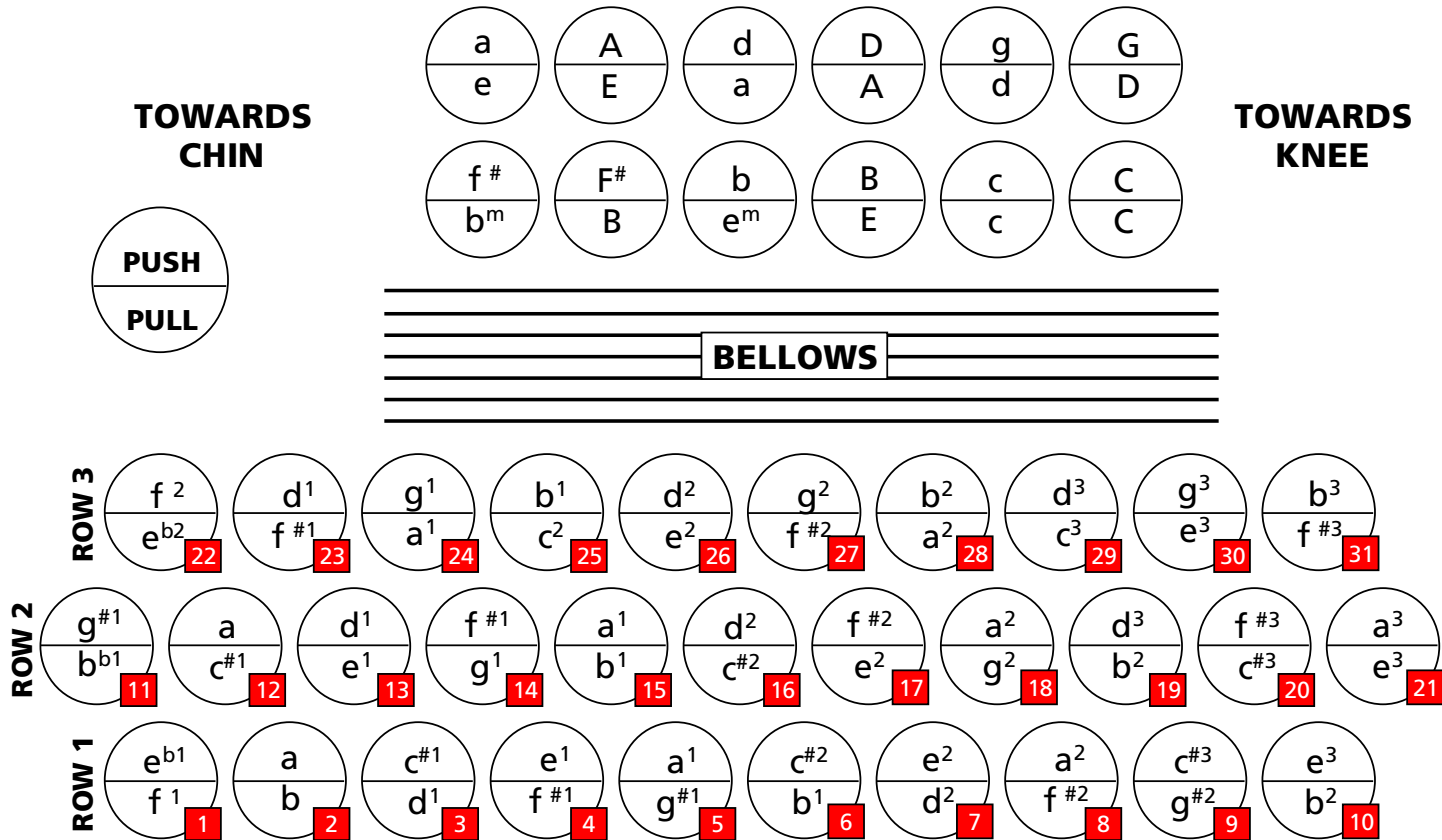

BUTTON KEYBOARD F^bE^b

Corona II / III, Rey del Vallenato, Compadre

TOWARDS
CHIN

TOWARDS
KNEE

HOHNER

ENJOY MUSIC

DIATONIC KEYBOARD ADG

31 Buttons

HOHNER

ENJOY MUSIC

DIATONIC KEYBOARD GCF

31 Buttons

HOHNER

ENJOY MUSIC

DIATONIC KEYBOARD EAD

31 Buttons

HOHNER

ENJOY MUSIC

DIATONIC KEYBOARD B^bE^bA^b

31 Buttons

HOHNER

ENJOY MUSIC