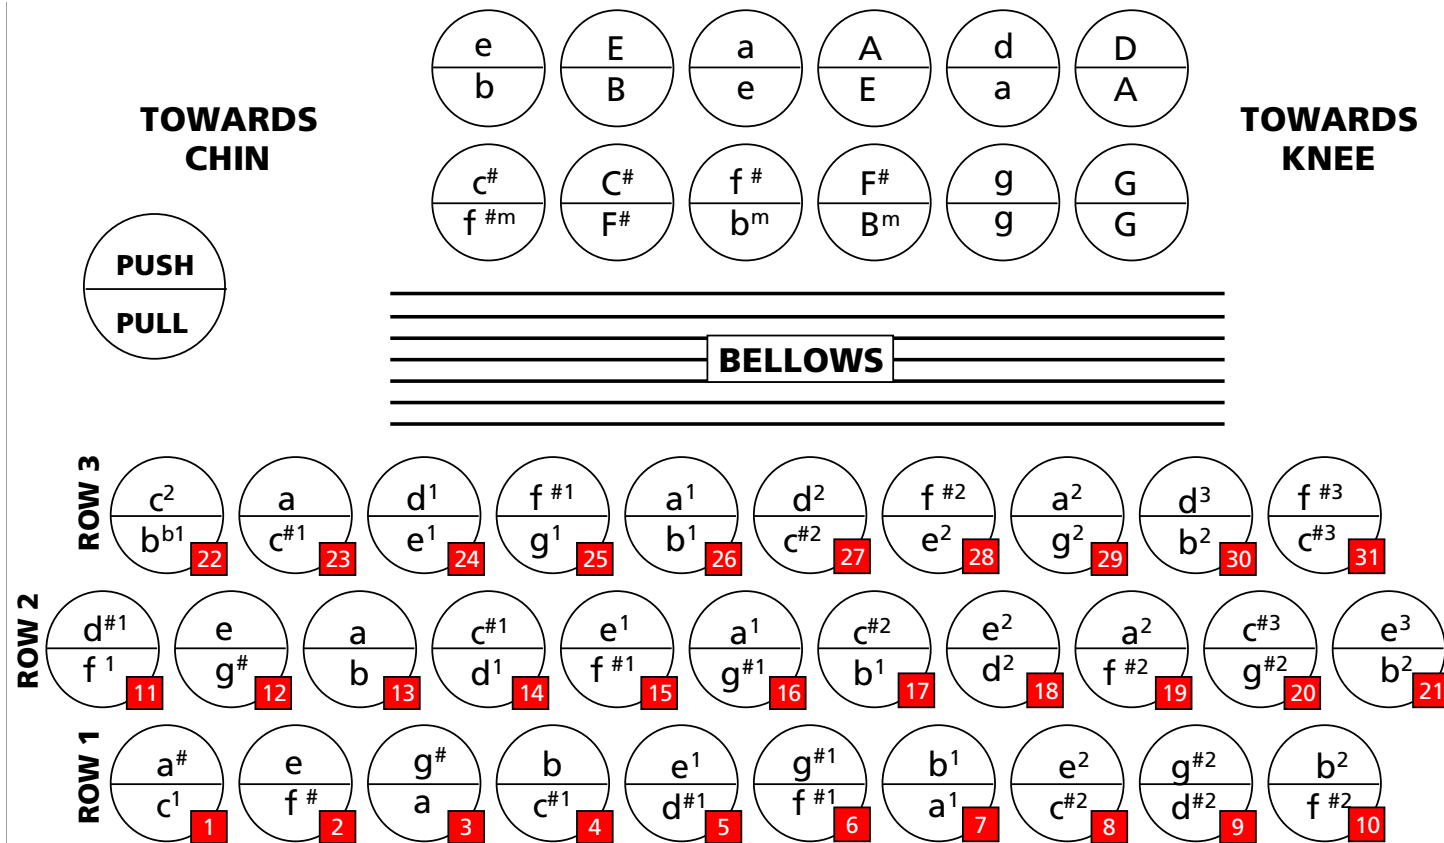

BUTTON KEYBOARD F^bE^b

Corona II / III, Rey del Vallenato, Compadre

TOWARDS
CHIN

TOWARDS
KNEE

HOHNER

ENJOY MUSIC

DIATONIC KEYBOARD ADG

31 Buttons

HOHNER

ENJOY MUSIC

DIATONIC KEYBOARD GCF

31 Buttons

HOHNER

ENJOY MUSIC

DIATONIC KEYBOARD EAD

31 Buttons

HOHNER

ENJOY MUSIC

DIATONIC KEYBOARD B^bE^bA^b

31 Buttons

HOHNER

ENJOY MUSIC