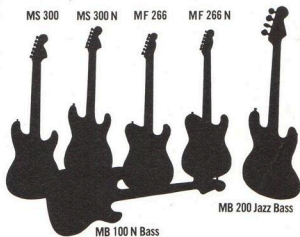

MB 200 Jazz Bass

MB 100 N Bass

MS 300

MS 300 N

MF 266

MF 266 N