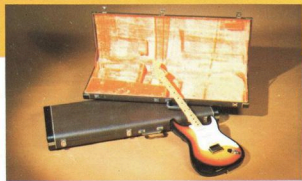

Guitar Cases

EG-F2 Electric Standard
EB-F2 Electric Bass

HOHNER

39/45 Coldharbour Lane, London SE5 9NR
Telephone: 733 4411/4

Your local music store is: