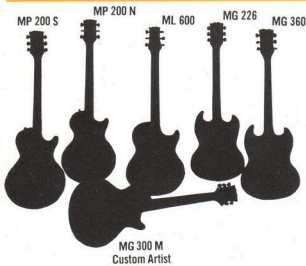

MG 300 M
Custom Artist

MP 200 S

L: 39 1/4" W: 13" D: 1 7/8" Scale: 24 3/4"

MP 200 N

As MP 200 S but with natural finish.

ML 600

L: 39 1/4" W: 13" D: 1 1/4" Scale: 24 3/4"

MG 226

L: 38 3/4" W: 13 1/4" D: 1 1/4" Scale: 24 3/4"

MG 360

Deluxe Series A version of MG 226.

MG 300 M Custom Artist

L: 39 1/4" W: 13" D: 1 7/8" Scale: 24 3/4"