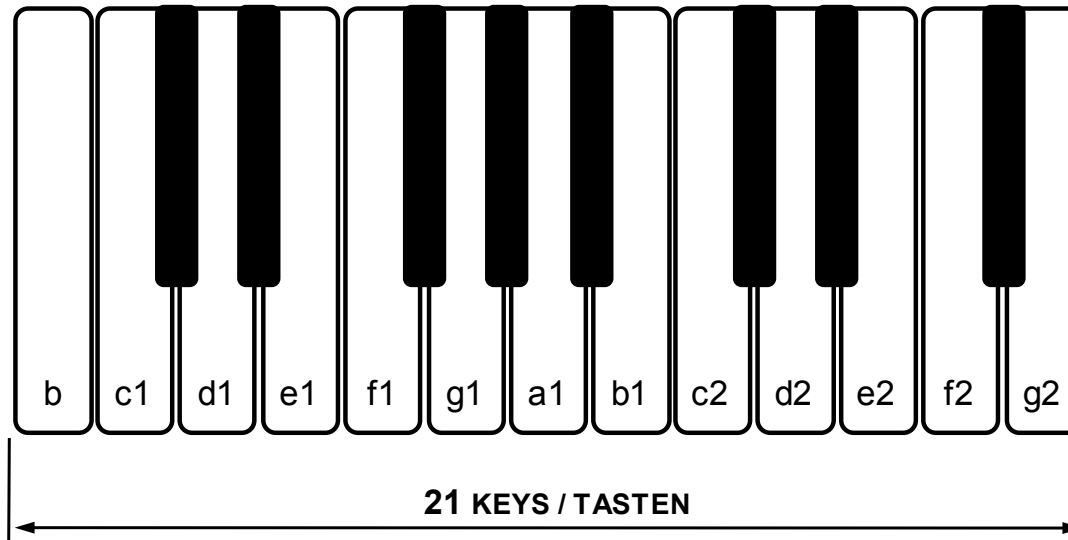

HOHNER XS KEYS / TASTEN

TOWARDS CHIN
OBEN

TOWARDS KNEE
UNTEN

HOHNER

ENJOY MUSIC